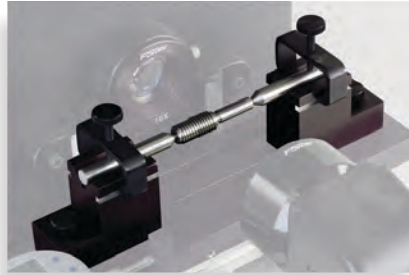

## 12" Basic Bench Top Optical Comparator

Standard with Profile & Surface illumination

Optical Comparator Set  
No. 53-900-100 with  
T-Slot V-Blocks & T-Slot Centers

### Special Features:

- Featuring the basics for comparative/absolute measurements.
- 1 quadrant protractor screen graduated to 10X, 20X & 40X.
- 2 each, AGD Group 2, 0—1"/25mm electronic digital indicators with .0005"/.01mm resolution.
- 10X lens is included with the unit and other lenses are available.
- T-slot stage with a travel of 6" horizontally and 2-1/2" vertically make the unit universal for many different types of set-ups.

Part Number	Description
53-900-000	12" Basic Bench Top Optical Compartor
53-900-020	20X Lens
53-900-040	40X Lens
53-900-100	Comparator Package with T-Slot V-Blocks and T-Slot Centers
Accessories	
53-900-400	V-Block set
53-900-090	Overlay clips (set of 4)
53-900-060	Surface bulb (inside)
53-900-080	Profile bulb (lens)
53-900-425	T-slot centers